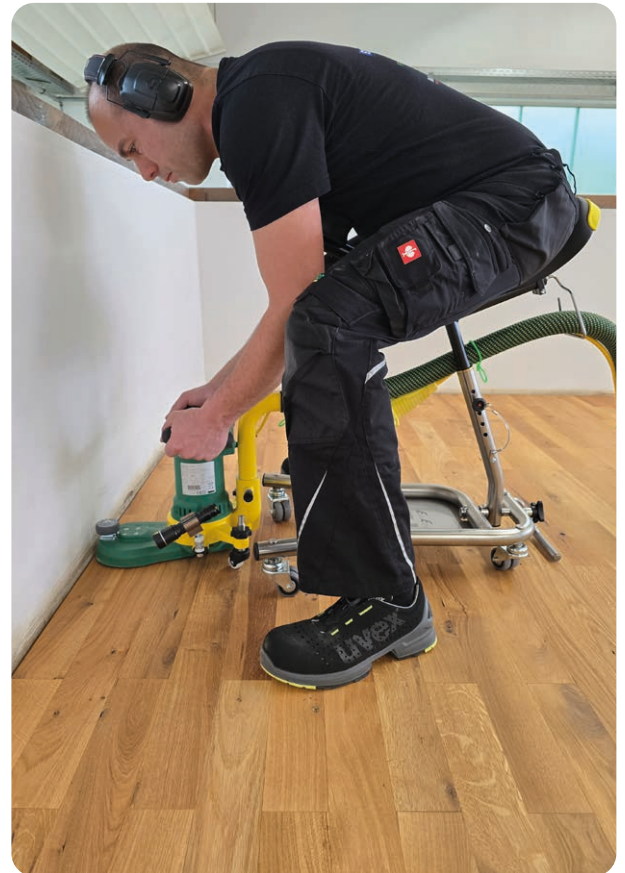

Lägler®

www.laegler.com

EasyEdge

Making edge sanding a real pleasure!

Do you often suffer from knee or back pain? No more! With **EasyEdge**, your innovative helper, you can now sand the edge more comfortably than ever before – while sitting down!

+49 (0) 7135 98 90 0

info@laegler.com

EasyEdge

Your advantages with EasyEdge:

- ✓ **Ergonomic**
 - work sitting down
 - hardly kneel or bend any more
 - low-fatigue working
- ✓ **Maximum comfort**
 - comfortable chest support
 - individually adjustable working height
- ✓ **Efficient sanding**
 - ergonomic posture reduces fatigue
 - longer and concentrated work phases possible
- ✓ **Always and everywhere with you**
 - light and compact
 - foldable for transport
 - Suitable for almost any construction site
- ✓ **Resilient**
 - robust construction
 - recommended for people up to 125 kg body weight

How to make light work of edge sanding:

1. Determine and set a comfortable working position on the EasyEdge
2. Operate the edge sander as usual
3. Start sanding immediately with greater comfort and efficiency

Test now & revolutionise your edge sanding!